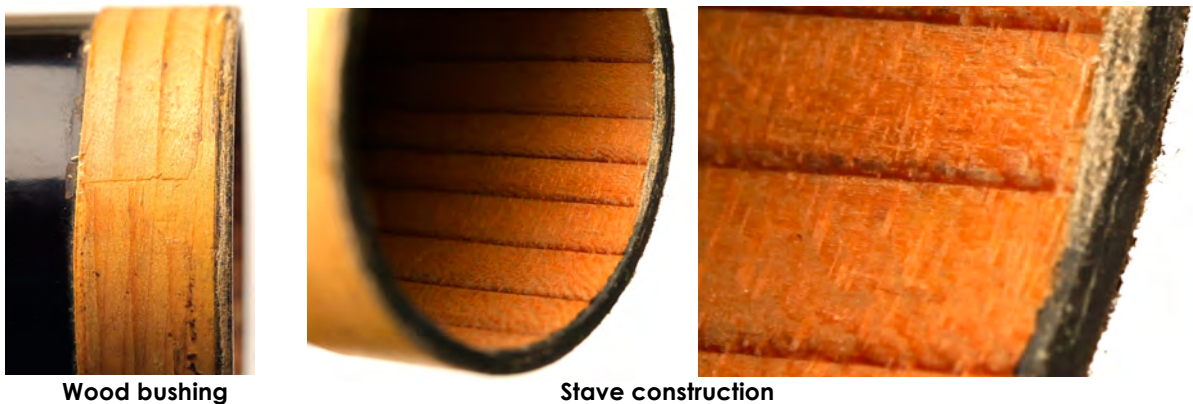

**17-mm Mori Nizaemon Masatomi refracting telescope, c. 1690-1840? (Wolf Collection HRA28)**

Mori Nizaemon Masatomi Telescope  
WOLF TELESCOPES ID#HRA28

Some details of construction

All three eyepiece lenses are held in position by two brass-wire expansion rings within the parchment tubes.