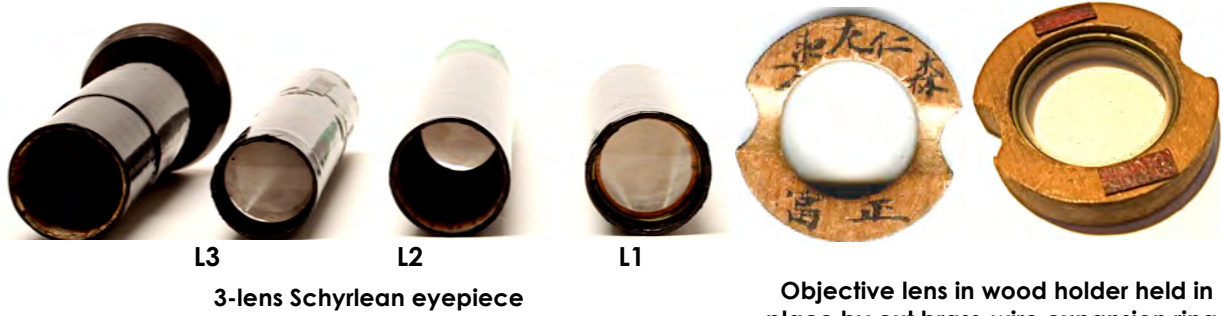

**17-mm Mori Nizaemon Masatomi refracting telescope, c. 1690-1840? (Wolf Collection HRA28)**

Mori Nizaemon Masatomi Telescope  
WOLF TELESCOPES ID#HRA28

Some details of construction

All three eyepiece lenses are held in position by two brass-wire expansion rings within the parchment tubes.