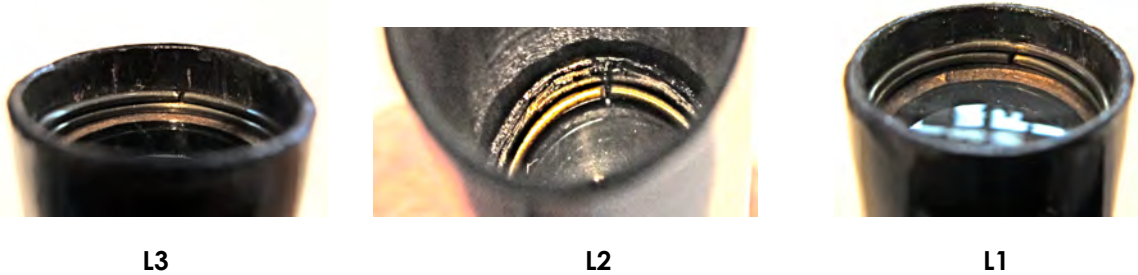

## *Mori Nizaemon Comparison*

- Mori Nizaemon Masatomi

森仁左衛門正富

- Mori Nizaemon Masakatsu

森仁左衛門正勝

**Mori Nizaemon Masatomi Telescope**  
**WOLF TELESCOPES ID#HRA28**

91-mm Mori Nizaemon Masakatu refracting telescope, c. 1717. Telescope owned by Ginrei Restaurant located at the Nagasaki Museum of History and Culture, Nagasaki, Japan.  
Photo: Courtesy of Prof. Tsuko Nakamura who took the original photo.

**17-mm Mori Nizaemon Masatomi refracting telescope, c. 1690-1840? (Wolf Collection HRA28)**

Mori Nizaemon Masatomi Telescope  
WOLF TELESCOPES ID#HRA28

Some details of construction

All three eyepiece lenses are held in position by two brass-wire expansion rings within the parchment tubes.

Stave construction of the main tube and 3-draw tubes is suggestive of an early origin perhaps late 17th century?

**Mori Nizaemon Masatomi Telescope  
WOLF TELESCOPES ID#HRA28**

**Comparisons with 78mm Mori Nizaemon Masakatsu Telescope, Kobe City Museum**